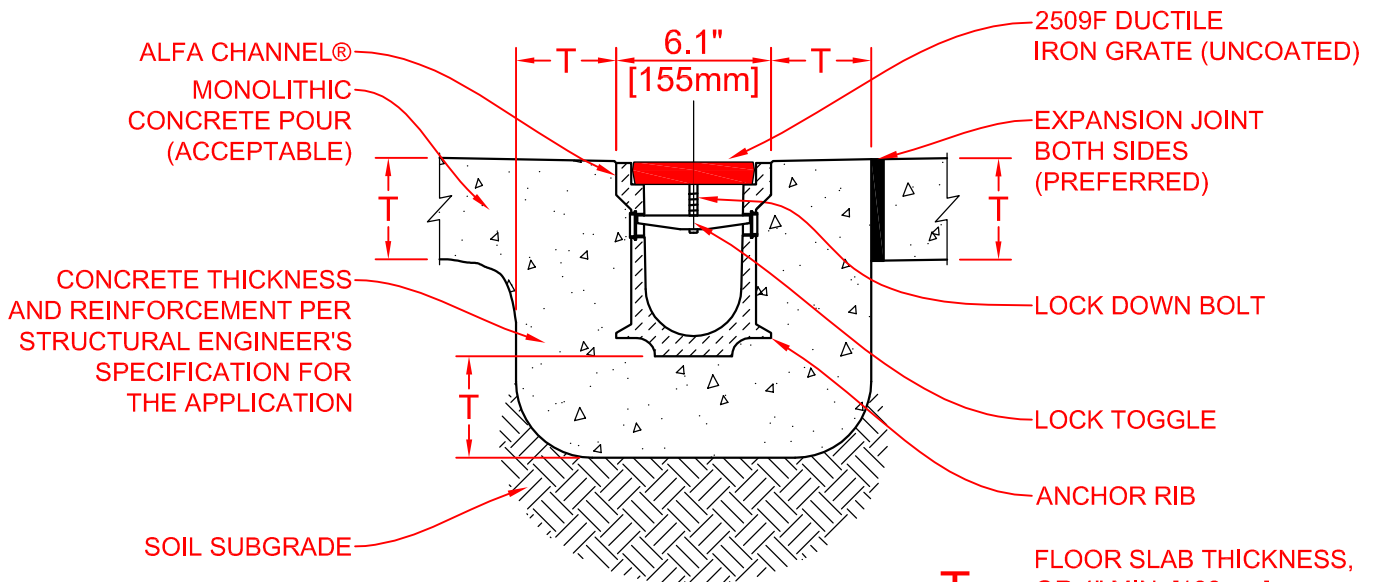

**PLAN**  
2509F Grate - Picasso

**SECTION**

**CROSS SECTIONAL VIEW**

Load Class D

Copyright © 2017 MultiDrain Systems, Inc.

**MultiDrain**

1405 INDUSTRIAL DRIVE  
STATESVILLE, NC 28625  
(704) 508-1010  
1-800-433-1119  
www.multidrain.com

**ALFA CHANNEL® SYSTEM**  
Ductile Iron Decorative Grate - Picasso

PART:

**2509F**

FILE NUMBER:

**AC-2509F-17a**

REV: 00

Proprietary rights of MultiDrain Systems, Inc. are included in the information disclosed herein. The recipient, by accepting this document, agrees that neither this document nor the information disclosed herein nor any part thereof shall be copied, reproduced or transferred for manufacturing or for any other purpose except as specifically authorized in writing by MULTIDRAIN.