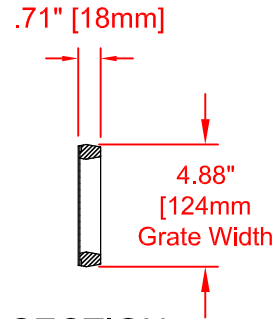

SECTION

CROSS SECTIONAL VIEW

Load Class D

Copyright © 2017 MultiDrain Systems, Inc.

MultiDrain

1405 INDUSTRIAL DRIVE
STATESVILLE, NC 28625
(704) 508-1010
1-800-433-1119
www.multidrain.com

ALFA CHANNEL® SYSTEM
Ductile Iron Decorative Grate - Picasso

PART:

2509F

FILE NUMBER:

AC-2509F-17a

REV: 00

Proprietary rights of MultiDrain Systems, Inc. are included in the information disclosed herein. The recipient, by accepting this document, agrees that neither this document nor the information disclosed herein nor any part thereof shall be copied, reproduced or transferred for manufacturing or for any other purpose except as specifically authorized in writing by MULTIDRAIN.

DISCLAIMER: The customer and the customer's architects, engineers, consultants and other professionals are completely responsible for the selection, installation, and maintenance of any product purchased from MultiDrain, and EXCEPT AS EXPRESSLY PROVIDED IN MULTIDRAIN'S STANDARD WARRANTIES, MULTIDRAIN MAKES NO WARRANTY, EXPRESS OR IMPLIED, AS TO THE SUITABILITY, DESIGN, MERCHANTABILITY, OR FITNESS OF THE PRODUCT FOR CUSTOMER'S APPLICATION. Copies of MultiDrain's standard warranties are available upon request.