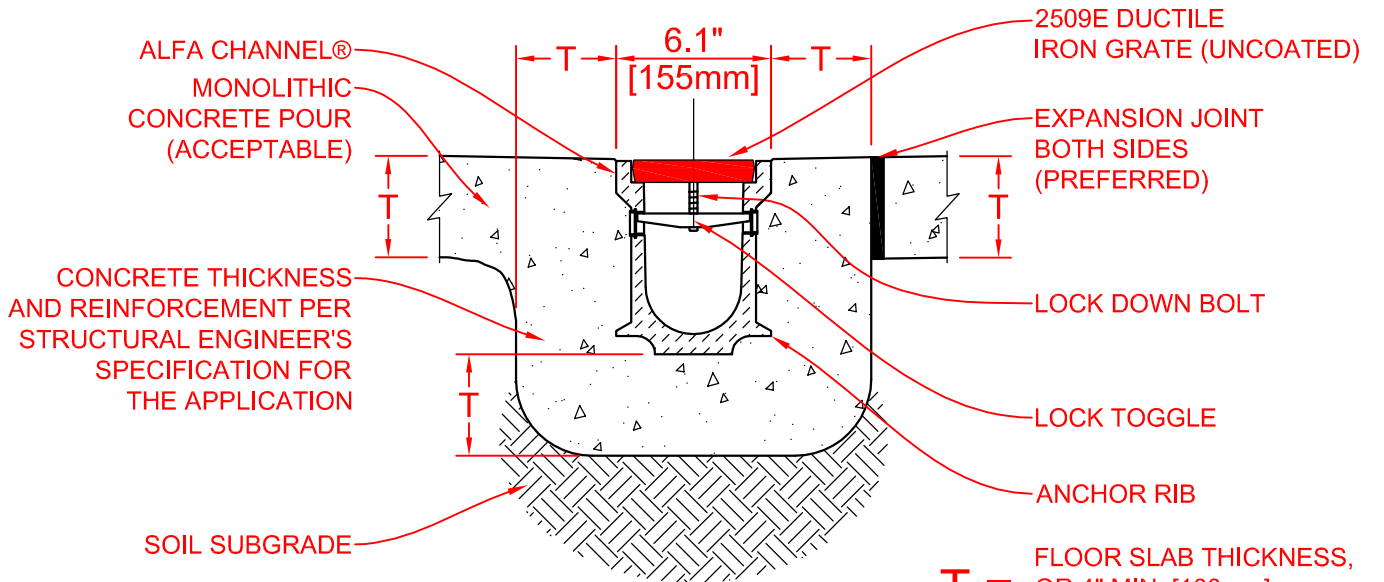

PLAN VIEW
2509E Grate - Fern

SECTION

CROSS SECTIONAL VIEW

Load Class D

Copyright © 2017 MultiDrain Systems, Inc.

MultiDrain

1405 INDUSTRIAL DRIVE
STATESVILLE, NC 28625
(704) 508-1010
1-800-433-1119
www.multidrain.com

ALFA CHANNEL® SYSTEM
Ductile Iron Decorative Grate - Fern

PART:

2509E

FILE NUMBER:

AC-2509E--17a

REV: 00

Proprietary rights of MultiDrain Systems, Inc. are included in the information disclosed herein. The recipient, by accepting this document, agrees that neither this document nor the information disclosed herein nor any part thereof shall be copied, reproduced or transferred for manufacturing or for any other purpose except as specifically authorized in writing by MULTIDRAIN.