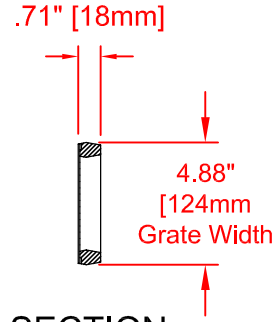

PLAN VIEW
2509E Grate - Fern

SECTION

CROSS SECTIONAL VIEW

Load Class D

Copyright © 2017 MultiDrain Systems, Inc.

MultiDrain

1405 INDUSTRIAL DRIVE
STATESVILLE, NC 28625
(704) 508-1010
1-800-433-1119
www.multidrain.com

ALFA CHANNEL® SYSTEM
Ductile Iron Decorative Grate - Fern

PART:

2509E

FILE NUMBER:

AC-2509E--17a

REV: 00

Proprietary rights of MultiDrain Systems, Inc. are included in the information disclosed herein. The recipient, by accepting this document, agrees that neither this document nor the information disclosed herein nor any part thereof shall be copied, reproduced or transferred for manufacturing or for any other purpose except as specifically authorized in writing by MULTIDRAIN.