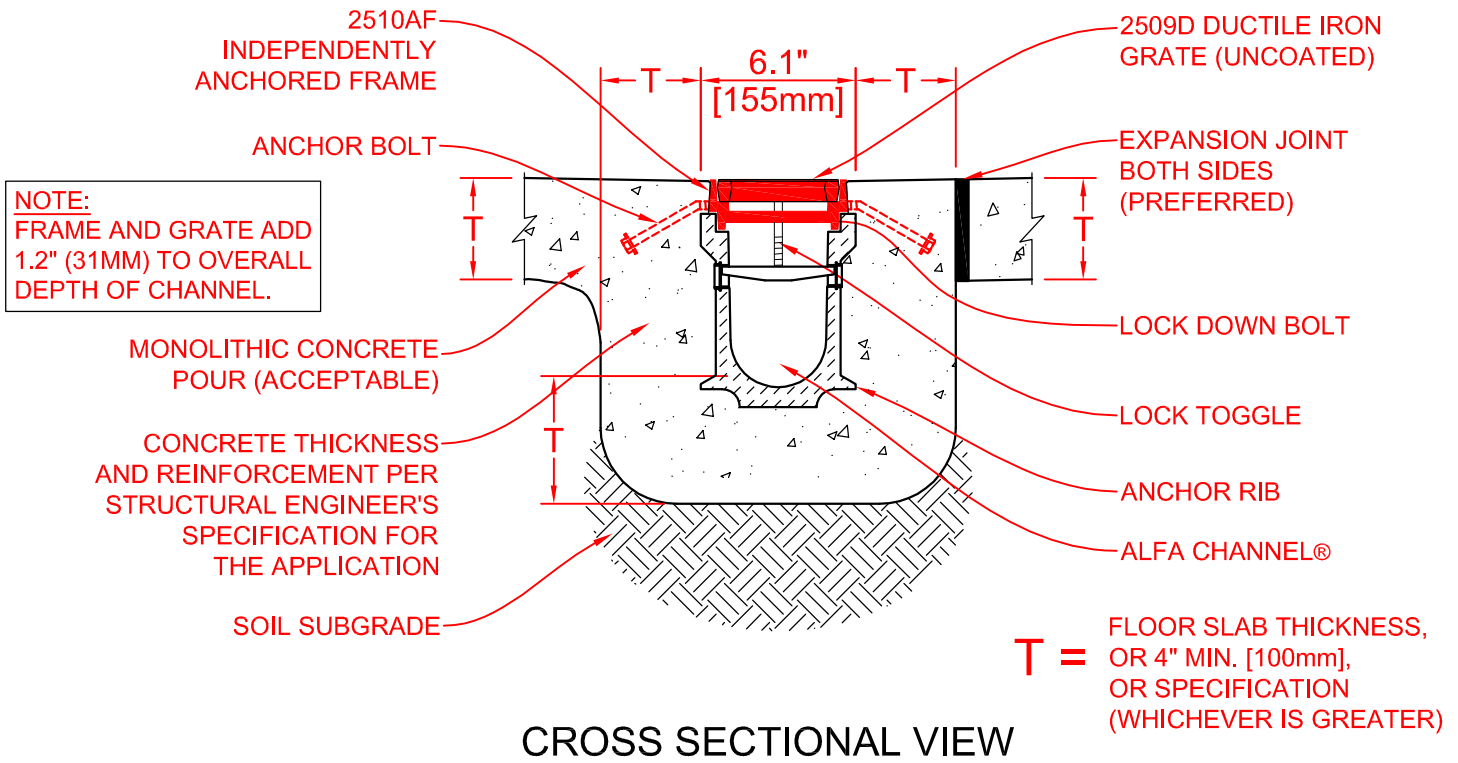

**PLAN**

**END VIEW**

**2509D Grate - Rain Drops  
2510AF Frame**

**CROSS SECTIONAL VIEW**

**Load Class D**

Copyright © 2017 MultiDrain Systems, Inc.

**MultiDrain**  
1405 INDUSTRIAL DRIVE  
STATESVILLE, NC 28625  
(704) 508-1010  
1-800-433-1119  
www.multidrain.com

**ALFA CHANNEL® SYSTEM**  
Ductile Iron Frame & Decorative Grate - Rain Drops

PART: **2509D  
2510AF**

FILE NUMBER: **AC-2509D-AF-17a**

REV: **00**

Proprietary rights of MultiDrain Systems, Inc. are included in the information disclosed herein. The recipient, by accepting this document, agrees that neither this document nor the information disclosed herein nor any part thereof shall be copied, reproduced or transferred for manufacturing or for any other purpose except as specifically authorized in writing by MULTIDRAIN.