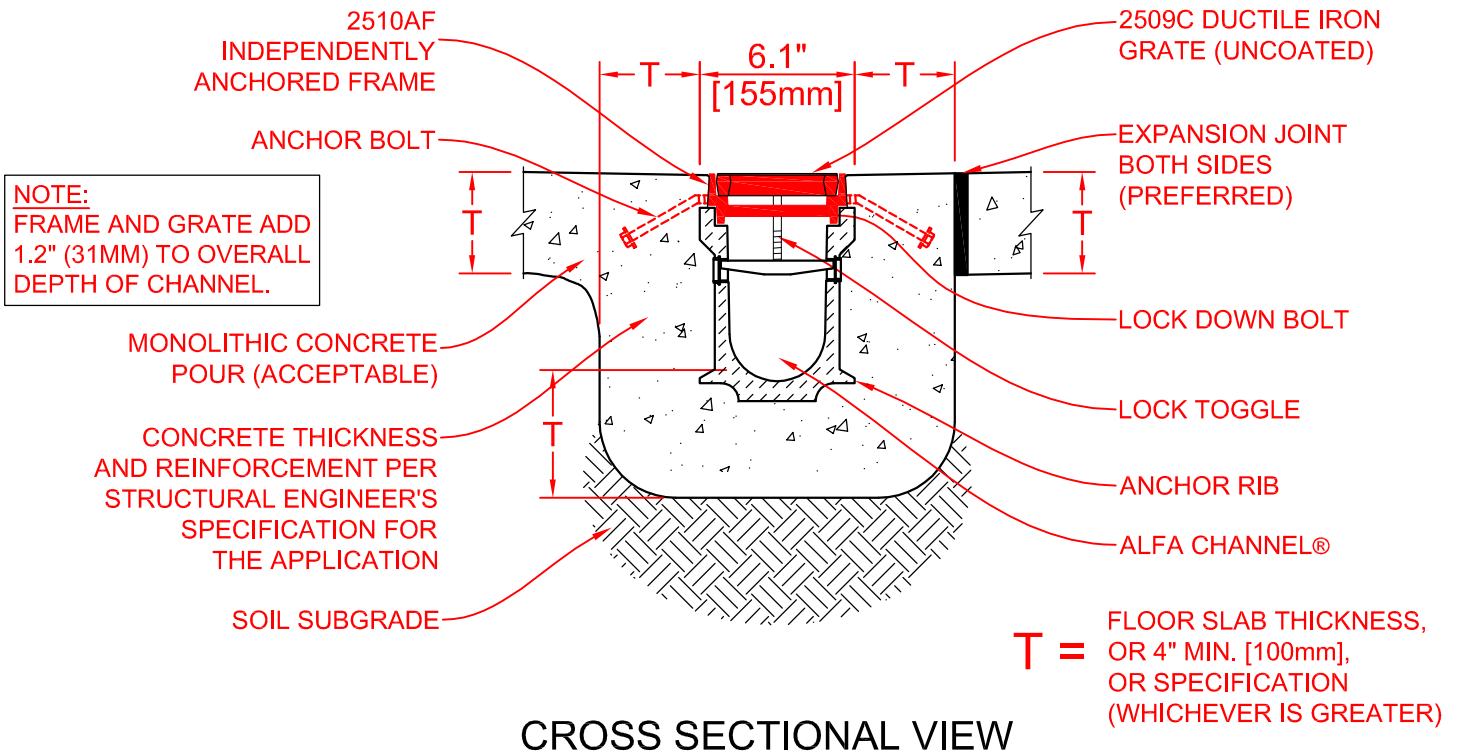

**PLAN**  
**2509C Grate - Incan Myth**  
**2510AF Frame**

**END VIEW**

**CROSS SECTIONAL VIEW**

Load Class D

Copyright © 2017 MultiDrain Systems, Inc.

**MultiDrain**  
 1405 INDUSTRIAL DRIVE  
 STATESVILLE, NC 28625  
 (704) 508-1010  
 1-800-433-1119  
 www.multidrain.com

**ALFA CHANNEL® SYSTEM**  
 Ductile Iron Frame & Decorative Grate - Incan Myth

PART: **2509C**  
**2510AF**

FILE NUMBER: **AC-2509C-AF-17a**

REV: **00**

Proprietary rights of MultiDrain Systems, Inc. are included in the information disclosed herein. The recipient, by accepting this document, agrees that neither this document nor the information disclosed herein nor any part thereof shall be copied, reproduced or transferred for manufacturing or for any other purpose except as specifically authorized in writing by MULTIDRAIN.