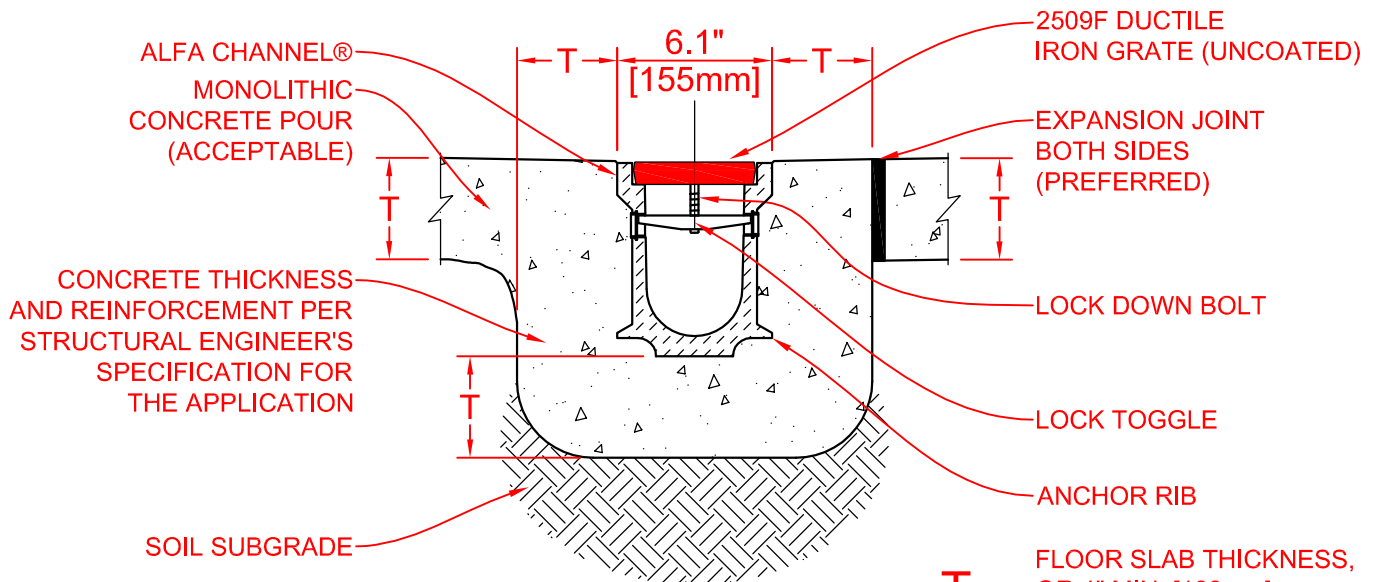

CROSS SECTIONAL VIEW

Load Class D

Copyright © 2017 MultiDrain Systems, Inc.

MultiDrain

1405 INDUSTRIAL DRIVE
STATESVILLE, NC 28625
(704) 508-1010
1-800-433-1119
www.multidrain.com

ALFA CHANNEL® SYSTEM
Ductile Iron Decorative Grate - Picasso

PART:

2509F

FILE NUMBER:

AC-2509F-17a

REV: 00

Proprietary rights of MultiDrain Systems, Inc. are included in the information disclosed herein. The recipient, by accepting this document, agrees that neither this document nor the information disclosed herein nor any part thereof shall be copied, reproduced or transferred for manufacturing or for any other purpose except as specifically authorized in writing by MULTIDRAIN.

DISCLAIMER: The customer and the customer's architects, engineers, consultants and other professionals are completely responsible for the selection, installation, and maintenance of any product purchased from MultiDrain, and EXCEPT AS EXPRESSLY PROVIDED IN MULTIDRAIN'S STANDARD WARRANTIES, MULTIDRAIN MAKES NO WARRANTY, EXPRESS OR IMPLIED, AS TO THE SUITABILITY, DESIGN, MERCHANTABILITY, OR FITNESS OF THE PRODUCT FOR CUSTOMER'S APPLICATION. Copies of MultiDrain's standard warranties are available upon request.