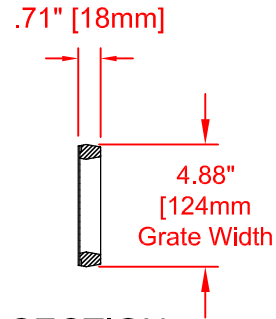

SECTION

CROSS SECTIONAL VIEW

Load Class D

Copyright © 2017 MultiDrain Systems, Inc.

MultiDrain

1405 INDUSTRIAL DRIVE
STATESVILLE, NC 28625
(704) 508-1010
1-800-433-1119
www.multidrain.com

ALFA CHANNEL® SYSTEM
Ductile Iron Decorative Grate - Picasso

PART:

2509F

FILE NUMBER:

AC-2509F-17a

REV: 00

Proprietary rights of MultiDrain Systems, Inc. are included in the information disclosed herein. The recipient, by accepting this document, agrees that neither this document nor the information disclosed herein nor any part thereof shall be copied, reproduced or transferred for manufacturing or for any other purpose except as specifically authorized in writing by MULTIDRAIN.

DISCLAIMER: The customer and the customer's architects, engineers, consultants and other professionals are completely responsible for the selection, installation, and maintenance of any product purchased from MultiDrain, and EXCEPT AS EXPRESSLY PROVIDED IN MULTIDRAIN'S STANDARD WARRANTIES, MULTIDRAIN MAKES NO WARRANTY, EXPRESS OR IMPLIED, AS TO THE SUITABILITY, DESIGN, MERCHANTABILITY, OR FITNESS OF THE PRODUCT FOR CUSTOMER'S APPLICATION. Copies of MultiDrain's standard warranties are available upon request.