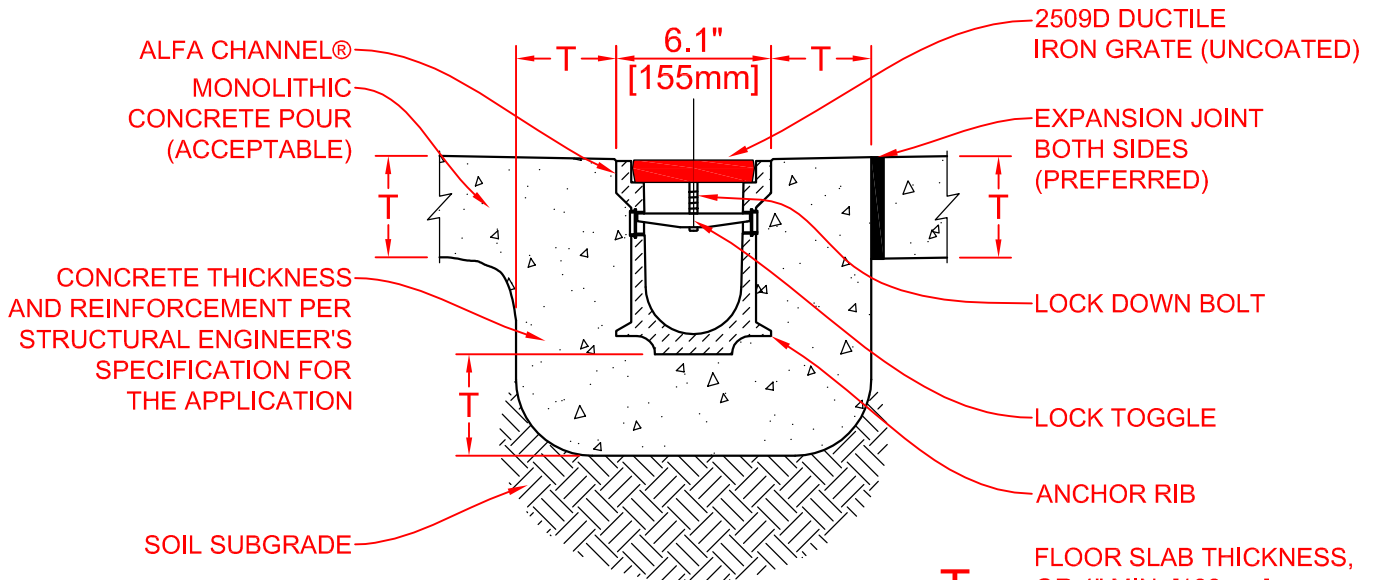

PLAN
2509D Grate - Rain Drops

SECTION

CROSS SECTIONAL VIEW

Load Class D

Copyright © 2017 MultiDrain Systems, Inc.

MultiDrain
1405 INDUSTRIAL DRIVE
STATESVILLE, NC 28625
(704) 508-1010
1-800-433-1119
www.multidrain.com

ALFA CHANNEL® SYSTEM
Ductile Iron Decorative Grate - Rain Drops

PART:
2509D

FILE NUMBER: **AC-2509D-17a**

REV: **00**

Proprietary rights of MultiDrain Systems, Inc. are included in the information disclosed herein. The recipient, by accepting this document, agrees that neither this document nor the information disclosed herein nor any part thereof shall be copied, reproduced or transferred for manufacturing or for any other purpose except as specifically authorized in writing by MULTIDRAIN.