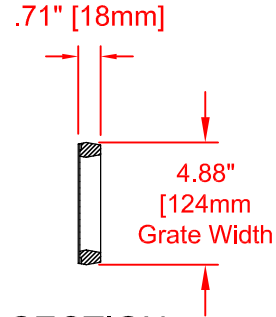

PLAN
2509D Grate - Rain Drops

SECTION

CROSS SECTIONAL VIEW

Load Class D

Copyright © 2017 MultiDrain Systems, Inc.

MultiDrain
1405 INDUSTRIAL DRIVE
STATESVILLE, NC 28625
(704) 508-1010
1-800-433-1119
www.multidrain.com

ALFA CHANNEL® SYSTEM
Ductile Iron Decorative Grate - Rain Drops

PART:
2509D

FILE NUMBER: **AC-2509D-17a**

REV: **00**

Proprietary rights of MultiDrain Systems, Inc. are included in the information disclosed herein. The recipient, by accepting this document, agrees that neither this document nor the information disclosed herein nor any part thereof shall be copied, reproduced or transferred for manufacturing or for any other purpose except as specifically authorized in writing by MULTIDRAIN.