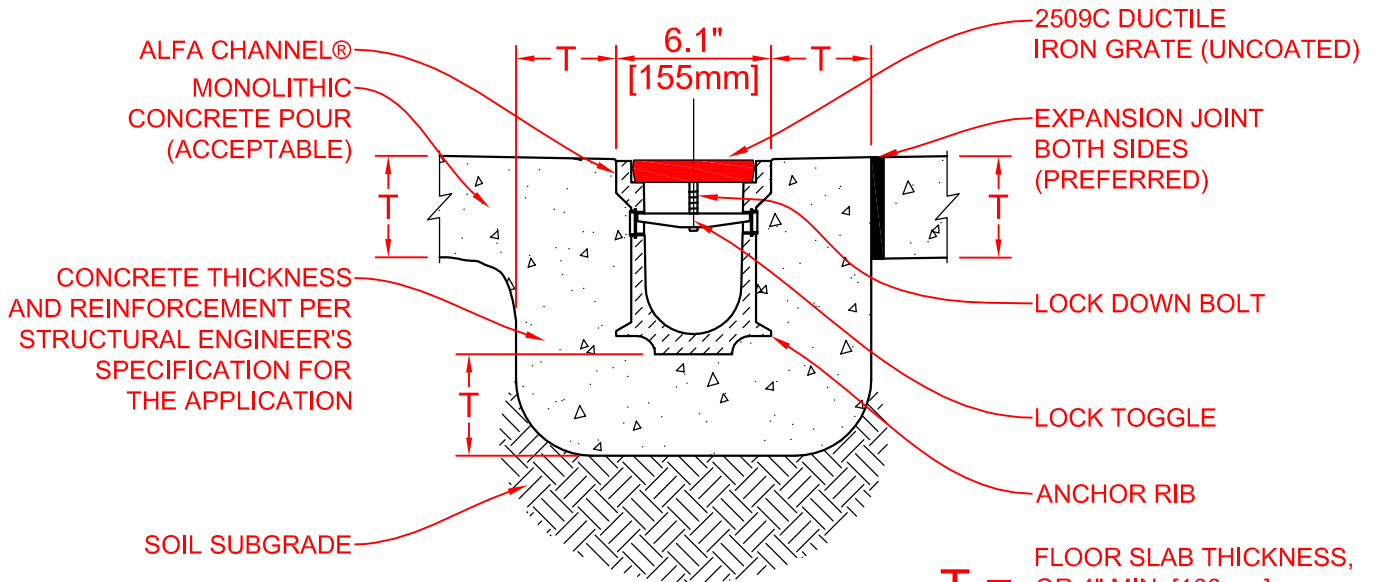

PLAN
2509C Grate - Incan Myth

SECTION

CROSS SECTIONAL VIEW

Load Class D

Copyright © 2017 MultiDrain Systems, Inc.

MultiDrain
1405 INDUSTRIAL DRIVE
STATESVILLE, NC 28625
(704) 508-1010
1-800-433-1119
www.multidrain.com

ALFA CHANNEL® SYSTEM
Ductile Iron Decorative Grate - Incan Myth

PART:
2509C

FILE NUMBER: **AC-2509C-17a**

REV: **00**

Proprietary rights of MultiDrain Systems, Inc. are included in the information disclosed herein. The recipient, by accepting this document, agrees that neither this document nor the information disclosed herein nor any part thereof shall be copied, reproduced or transferred for manufacturing or for any other purpose except as specifically authorized in writing by MULTIDRAIN.