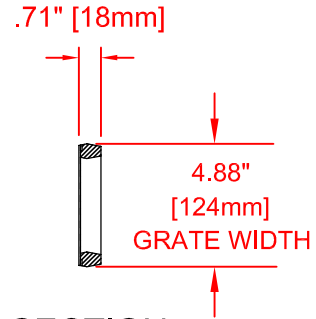

SECTION

CROSS SECTIONAL VIEW

Load Class D

Copyright © 2017 MultiDrain Systems, Inc.

MultiDrain
1405 INDUSTRIAL DRIVE
STATESVILLE, NC 28625
(704) 508-1010
1-800-433-1119
www.multidrain.com

ALFA CHANNEL® SYSTEM
Ductile Iron Decorative Grate - Incan Myth

PART:
2509C

FILE NUMBER: **AC-2509C-17a**

REV: **00**

Proprietary rights of MultiDrain Systems, Inc. are included in the information disclosed herein. The recipient, by accepting this document, agrees that neither this document nor the information disclosed herein nor any part thereof shall be copied, reproduced or transferred for manufacturing or for any other purpose except as specifically authorized in writing by MULTIDRAIN.

DISCLAIMER: The customer and the customer's architects, engineers, consultants and other professionals are completely responsible for the selection, installation, and maintenance of any product purchased from MultiDrain, and EXCEPT AS EXPRESSLY PROVIDED IN MULTIDRAIN'S STANDARD WARRANTIES, MULTIDRAIN MAKES NO WARRANTY, EXPRESS OR IMPLIED, AS TO THE SUITABILITY, DESIGN, MERCHANTABILITY, OR FITNESS OF THE PRODUCT FOR CUSTOMER'S APPLICATION. Copies of MultiDrain's standard warranties are available upon request.