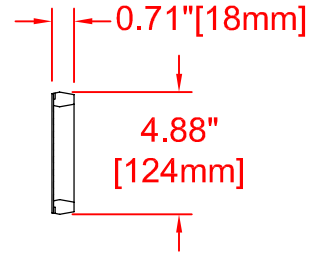

PLAN

2509 Grate - Imperial Star

END VIEW

CROSS SECTIONAL VIEW

Load Class D

Copyright © 2017 MultiDrain Systems, Inc.

MultiDrain
 1405 INDUSTRIAL DRIVE
 STATESVILLE, NC 28625
 (704) 508-1010
 1-800-433-1119
 www.multidrain.com