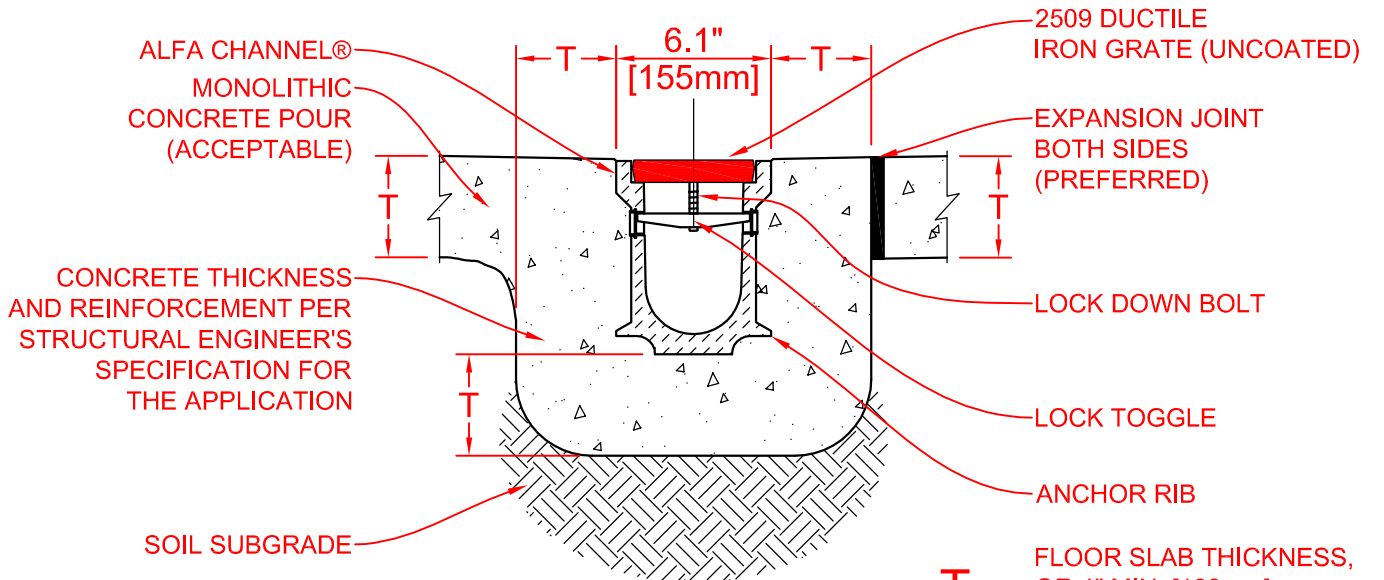

PLAN

2509 Grate - Imperial Star

END VIEW

CROSS SECTIONAL VIEW

Load Class D

Copyright © 2017 MultiDrain Systems, Inc.

MultiDrain
 1405 INDUSTRIAL DRIVE
 STATESVILLE, NC 28625
 (704) 508-1010
 1-800-433-1119
 www.multidrain.com

ALFA CHANNEL® SYSTEM
 Ductile Iron Decorative Grate - Imperial Star

PART:
2509

FILE NUMBER: **AC-2509-17a**

REV: **00**

Proprietary rights of MultiDrain Systems, Inc. are included in the information disclosed herein. The recipient, by accepting this document, agrees that neither this document nor the information disclosed herein nor any part thereof shall be copied, reproduced or transferred for manufacturing or for any other purpose except as specifically authorized in writing by MULTIDRAIN.