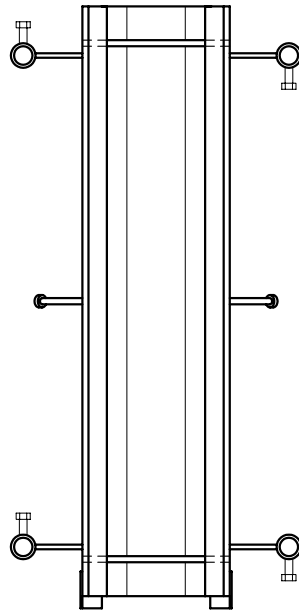

PLAN VIEW
DO NOT SCALE

STANDARD GRATE:
H2O CAST IRON GRATE
#EG-0424-1DI-B
(NOT PICTURED)

FINISH SPECIFICATION

GRATE FRAME: BLACK PAINT - STANDARD
HOT DIP GALVANIZE - OPTIONAL
CAST GRATE : BLACK PAINT - STANDARD
HOT DIP GALVANIZE - OPTIONAL