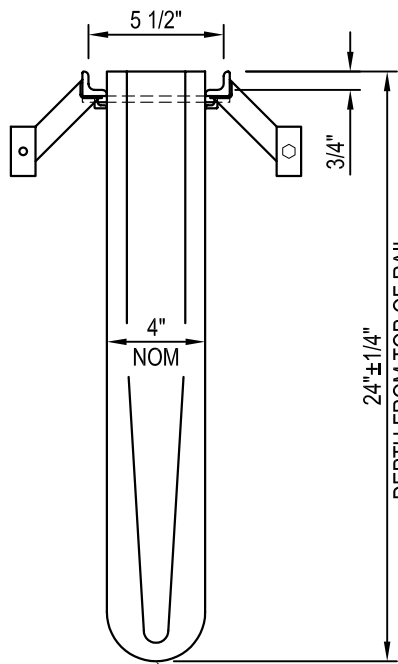

STANDARD GRATE:
H2O CAST IRON GRATE
#EG-0424-1DI-B
(NOT PICTURED)

FINISH SPECIFICATION

GRATE FRAME: BLACK PAINT - STANDARD
HOT DIP GALVANIZE - OPTIONAL
CAST GRATE : BLACK PAINT - STANDARD
HOT DIP GALVANIZE - OPTIONAL

OPTIONAL:
SQUARE BOTTOM

FRONT VIEWS
DO NOT SCALE

STANDARD:
ROUND BOTTOM

SIDE VIEW
DO NOT SCALE

NOTES:

- 1. INSTALLATION TO BE COMPLETED IN ACCORDANCE WITH MANUFACTURERS SPECIFICATIONS.
- 2. DO NOT SCALE DRAWINGS.

EconoDrain® Catch Basins

4" X 24" CATCH BASIN