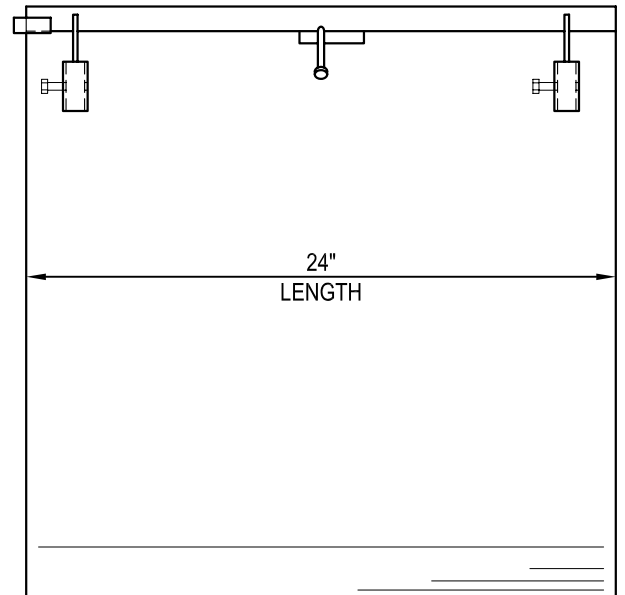

OPTIONAL:
SQUARE BOTTOM

FRONT VIEWS
DO NOT SCALE

STANDARD:
ROUND BOTTOM

SIDE VIEW
DO NOT SCALE

NOTES:

- 1. INSTALLATION TO BE COMPLETED IN ACCORDANCE WITH MANUFACTURERS SPECIFICATIONS.
- 2. DO NOT SCALE DRAWINGS.

EconoDrain® Catch Basins

4" X 24" CATCH BASIN