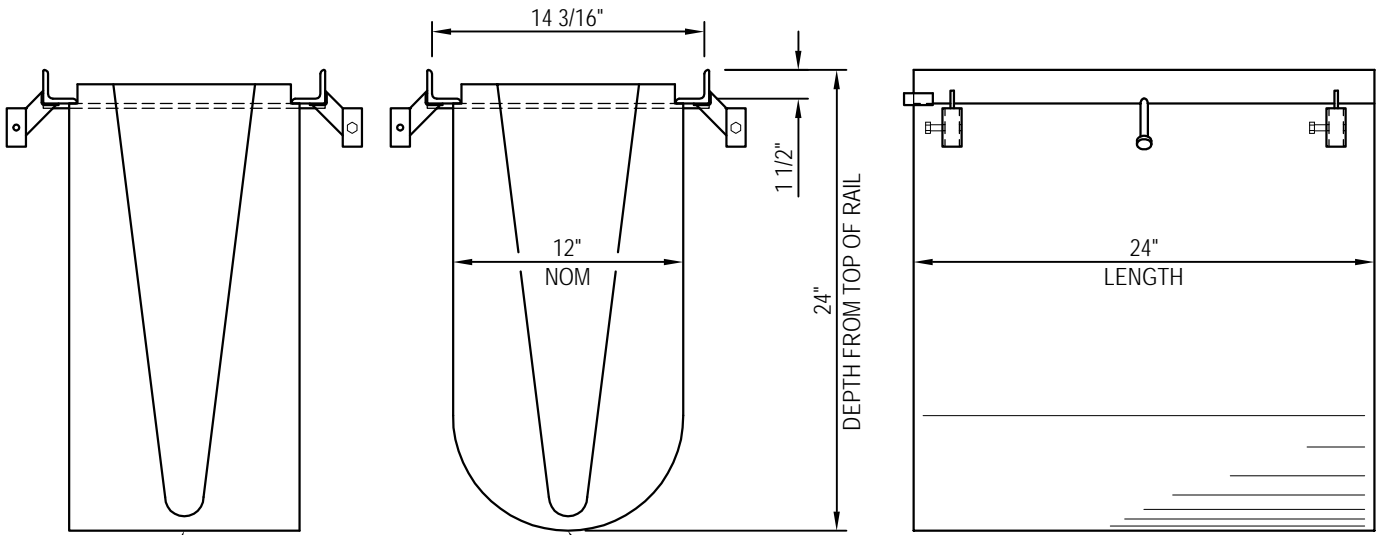

PLAN VIEW  
 DO NOT SCALE

STANDARD GRATE:  
 H2O CAST IRON GRATE  
 #EG-1424-3DI-A  
 (NOT PICTURED)

FINISH SPECIFICATION  
 GRATE FRAME: BLACK PAINT - STANDARD  
 HOT DIP GALVANIZE - OPTIONAL  
 CAST GRATE : BLACK PAINT - STANDARD  
 HOT DIP GALVANIZE - OPTIONAL

OPTIONAL:  
 SQUARE BOTTOM

FRONT VIEWS  
 DO NOT SCALE

STANDARD:  
 ROUND BOTTOM

SIDE VIEW  
 DO NOT SCALE

NOTES:

1. INSTALLATION TO BE COMPLETED IN ACCORDANCE WITH MANUFACTURERS SPECIFICATIONS.
2. DO NOT SCALE DRAWINGS.