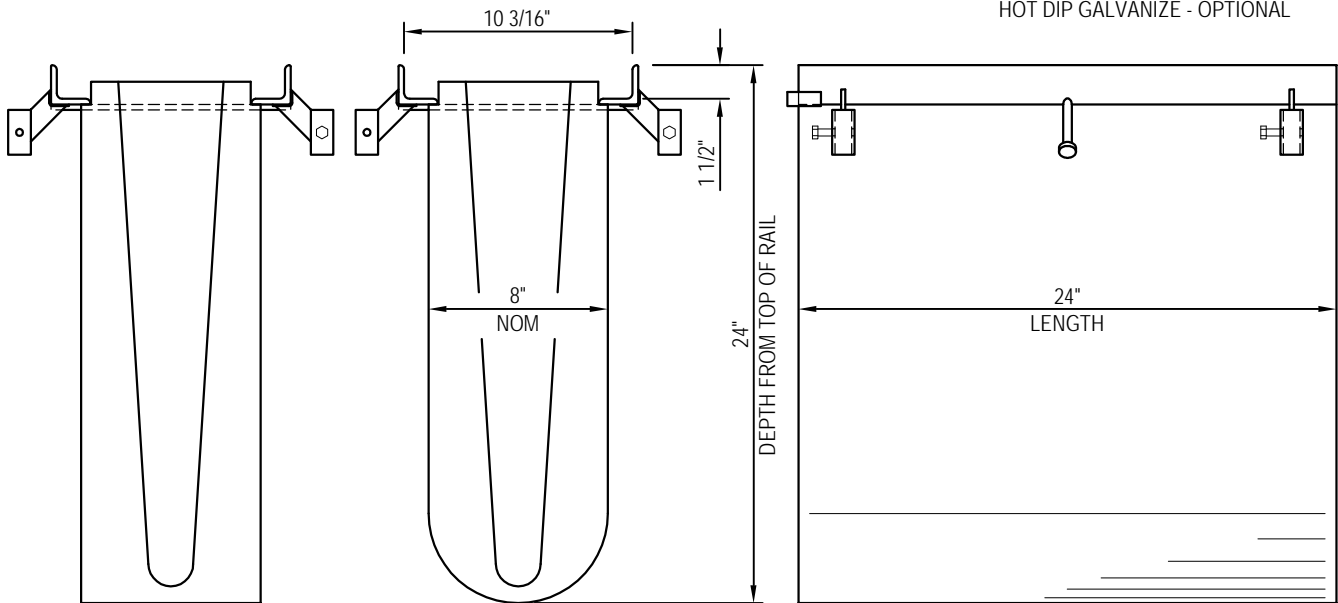

STANDARD GRATE:
 H2O CAST IRON GRATE
 #EG-1024-1CI-A
 (NOT PICTURED)

FINISH SPECIFICATION

GRATE FRAME: BLACK PAINT - STANDARD
 HOT DIP GALVANIZE - OPTIONAL
 CAST GRATE : BLACK PAINT - STANDARD
 HOT DIP GALVANIZE - OPTIONAL

OPTIONAL:
SQUARE BOTTOM

FRONT VIEWS
DO NOT SCALE

STANDARD:
ROUND BOTTOM

SIDE VIEW
DO NOT SCALE

NOTES:

1. INSTALLATION TO BE COMPLETED IN ACCORDANCE WITH MANUFACTURERS SPECIFICATIONS.
2. DO NOT SCALE DRAWINGS.