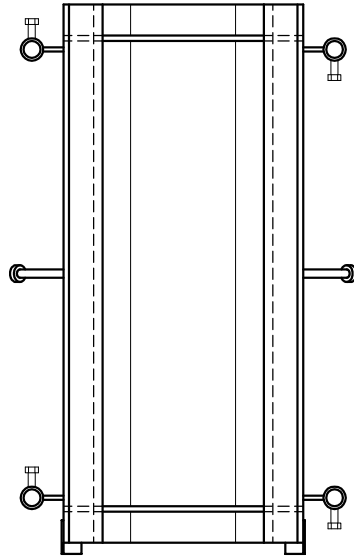

PLAN VIEW
DO NOT SCALE