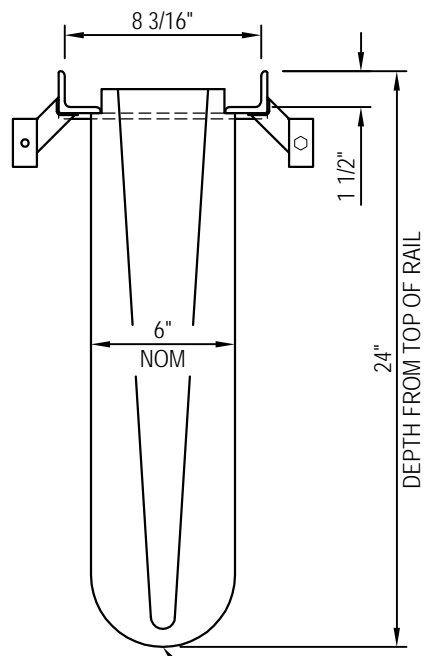

STANDARD GRATE:
 H2O CAST IRON GRATE
 #EG-0824-1CI-B
 (NOT PICTURED)

FINISH SPECIFICATION
 GRATE FRAME: BLACK PAINT - STANDARD
 HOT DIP GALVANIZE - OPTIONAL
 CAST GRATE : BLACK PAINT - STANDARD
 HOT DIP GALVANIZE - OPTIONAL

OPTIONAL:
SQUARE BOTTOM

FRONT VIEWS
DO NOT SCALE

STANDARD:
ROUND BOTTOM

SIDE VIEW
DO NOT SCALE

- NOTES:
 1. INSTALLATION TO BE COMPLETED IN ACCORDANCE WITH MANUFACTURERS SPECIFICATIONS.
 2. DO NOT SCALE DRAWINGS.