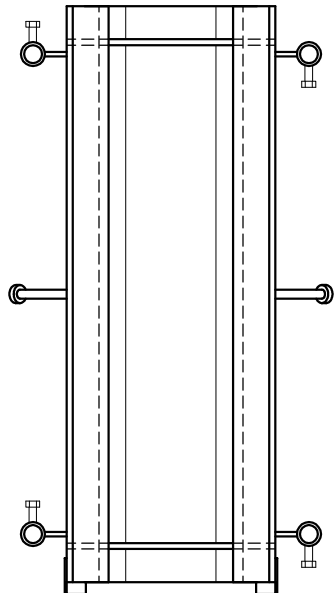

PLAN VIEW
DO NOT SCALE

STANDARD GRATE:
H2O CAST IRON GRATE
#EG-0824-1CI-B
(NOT PICTURED)

FINISH SPECIFICATION
GRATE FRAME: BLACK PAINT - STANDARD
HOT DIP GALVANIZE - OPTIONAL
CAST GRATE : BLACK PAINT - STANDARD
HOT DIP GALVANIZE - OPTIONAL